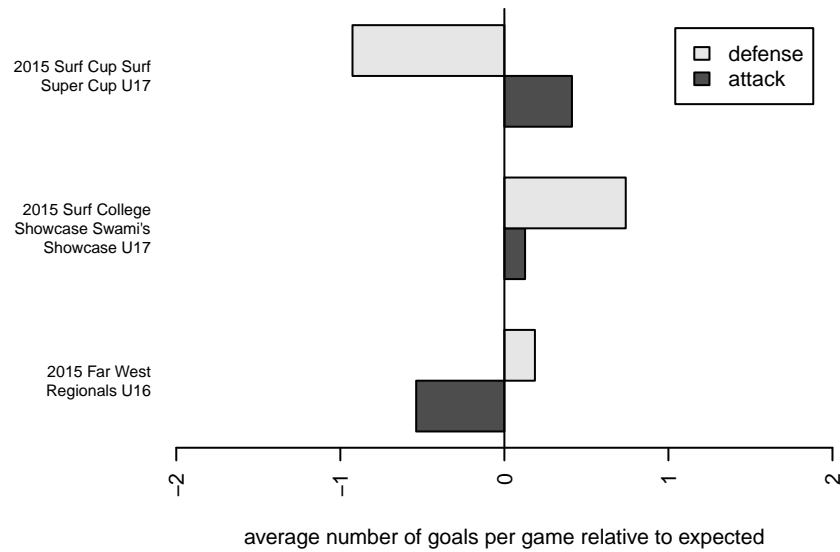

**Ahwatukee 99 White G98**  
 Dots are actual minus expected GF (blue circles) and GA (red triangles).  
 Blue line is smoothed change in attack strength. Red is smoothed change in defense strength.

**attack and defense variance (black dot)  
relative to other teams  
and top 10 in region**

**attack and defense rating  
relative to others at age  
and all opponents in last 13 months**

**attack and defense rating  
relative to others at age  
and all opponents in last 13 months**

**Performance relative to 13 month average**

**Performance relative to 13 month average**

Distribution of opponents  
 Red = Lose zone, Blue = Win zone, Green = Even  
 Black line separates win/lose zones

lot. A=Neither has attack advantage, B=Opponent has both attack and defense advantage, C=Opponent has both attack and defense disadvantage, D=Both have