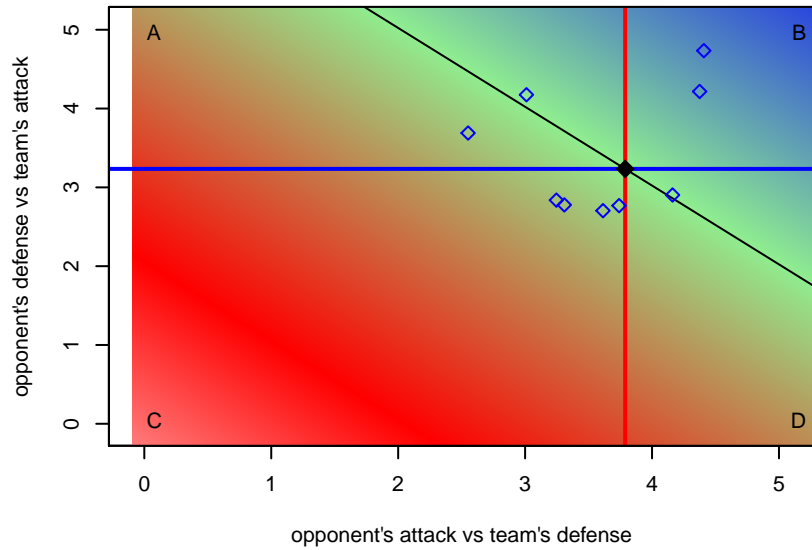

**Ahwatukee 99 White G98**  
 Dots are actual minus expected GF (blue circles) and GA (red triangles).  
 Blue line is smoothed change in attack strength. Red is smoothed change in defense strength.

**attack and defense variance (black dot)  
relative to other teams  
and top 10 in region**

**attack and defense rating  
relative to others at age  
and all opponents in last 13 months**

**attack and defense rating  
relative to others at age  
and all opponents in last 13 months**

**Performance relative to 13 month average**

**Performance relative to 13 month average**

Distribution of opponents  
 Red = Lose zone, Blue = Win zone, Green = Even  
 Black line separates win/lose zones

lot. A=Neither has attack advantage, B=Opponent has both attack and defense advantage, C=Opponent has both attack and defense disadvantage, D=Both have