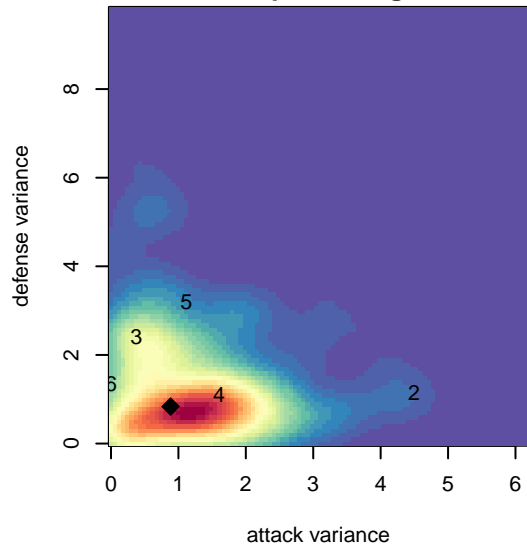

# Ahwatukee 99 White G98

, AZ  
 G98 total strength=1813  
 attack=25.39 defense=44.19

alt names used:  
 Ahwatukee 99 White (AZ) (SC)  
 AHWATUKEE 99 GIRLS WHITE (AZ)  
 AHWATUKEE 99 GIRLS WHITE (AZ)

Venues played:  
 2015 Far West Regionals U16  
 2015 Surf Cup Surf Super Cup U17  
 2015 Surf College Showcase Swami's Showca:

**Ahwatukee 99 White G98**  
 Dots are actual minus expected GF (blue circles) and GA (red triangles).  
 Blue line is smoothed change in attack strength. Red is smoothed change in defense strength.

**attack and defense variance (black dot)  
relative to other teams  
and top 10 in region**

**Performance relative to 13 month average**

Distribution of opponents  
 Red = Lose zone, Blue = Win zone, Green = Even  
 Black line separates win/lose zones

lot. A=Neither has attack advantage, B=Opponent has both attack and defense advantage, C=Opponent has both attack and defense disadvantage, D=Both have